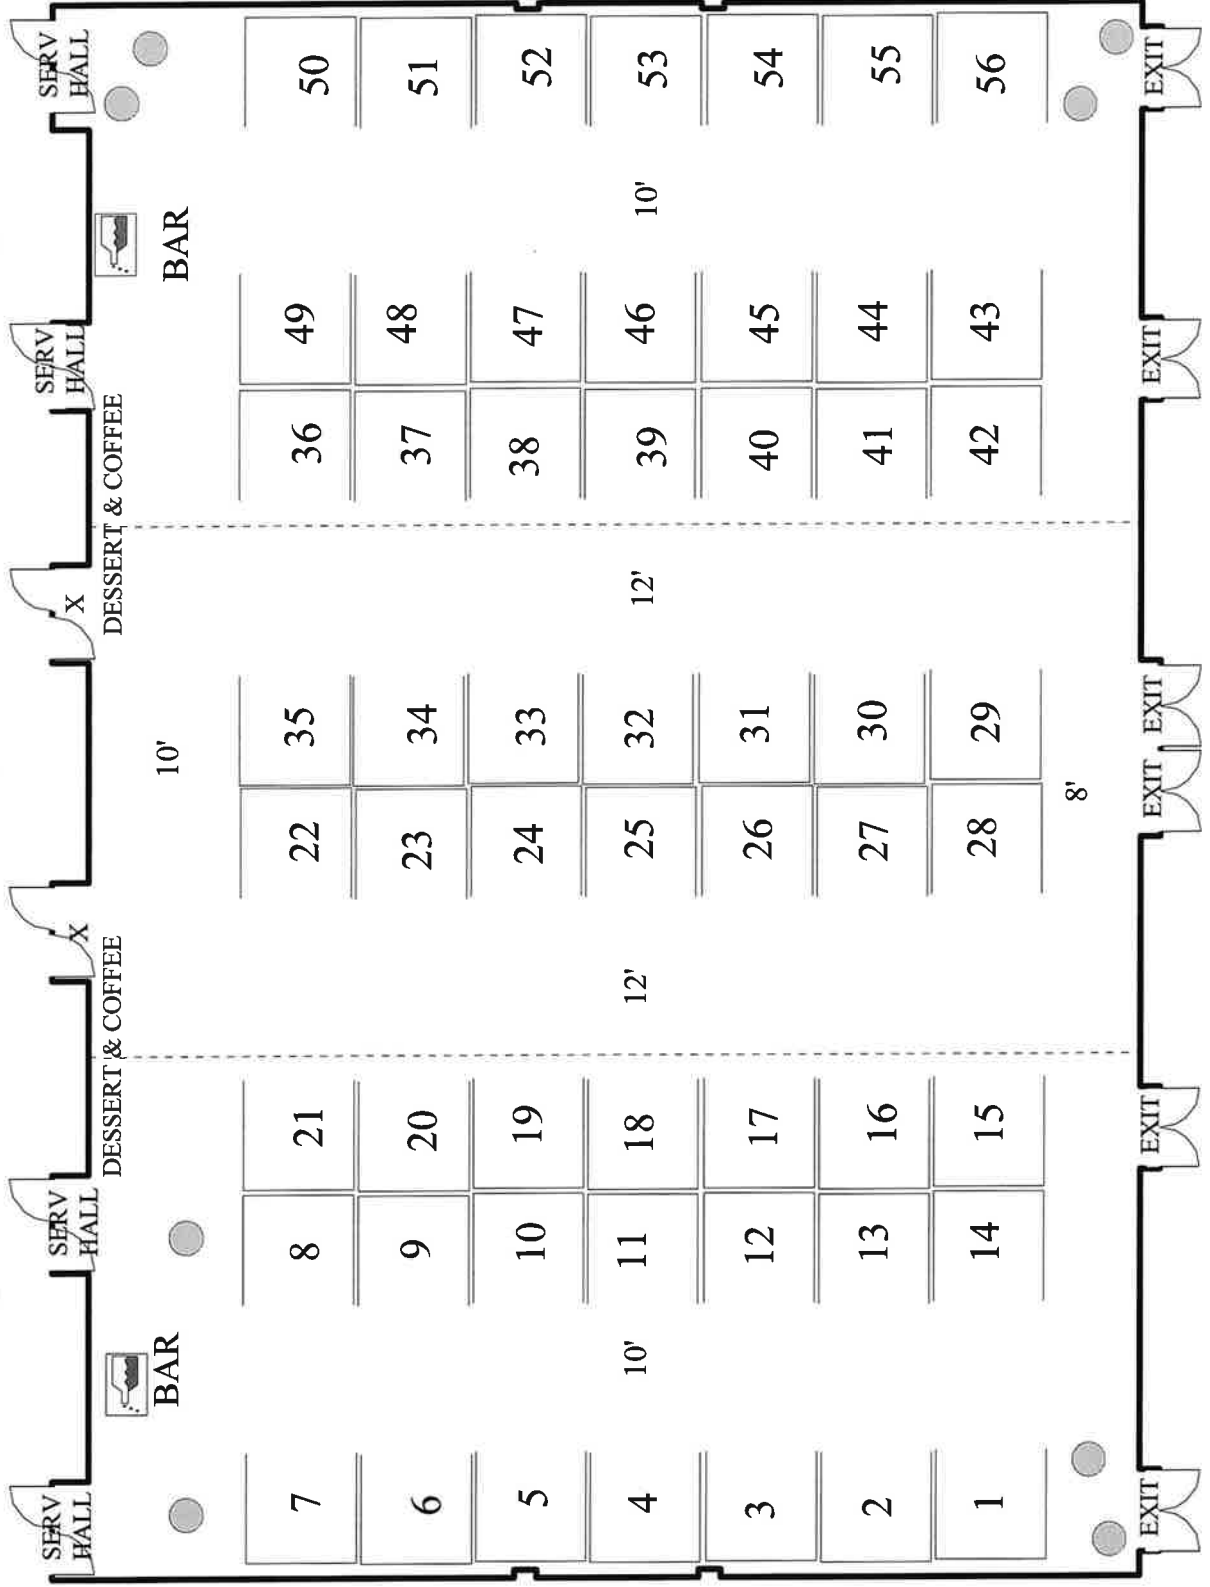

ALA

SET MON 9/24, SHOW TUES 9/25

56 Exhibit Spaces, 2 Bars,

2 Dessert/Coffee Stations, Highboys

Heritage Ballroom

Heritage A

Heritage B

Heritage C

MAIN ENTRANCE